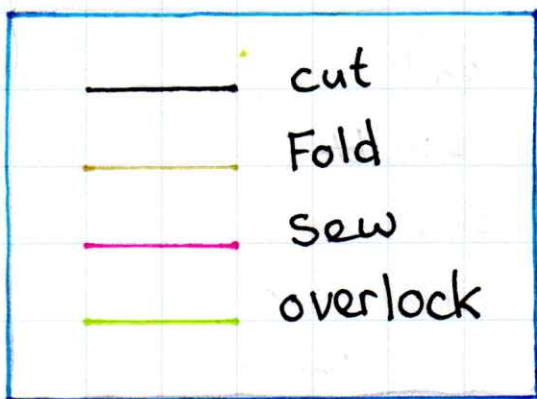

BAG CASE TEMPLATE

cut actual size

BAG TEMPLATE

not to scale

20"

30"

4"

straps

20"

4"

KEY

SCALE