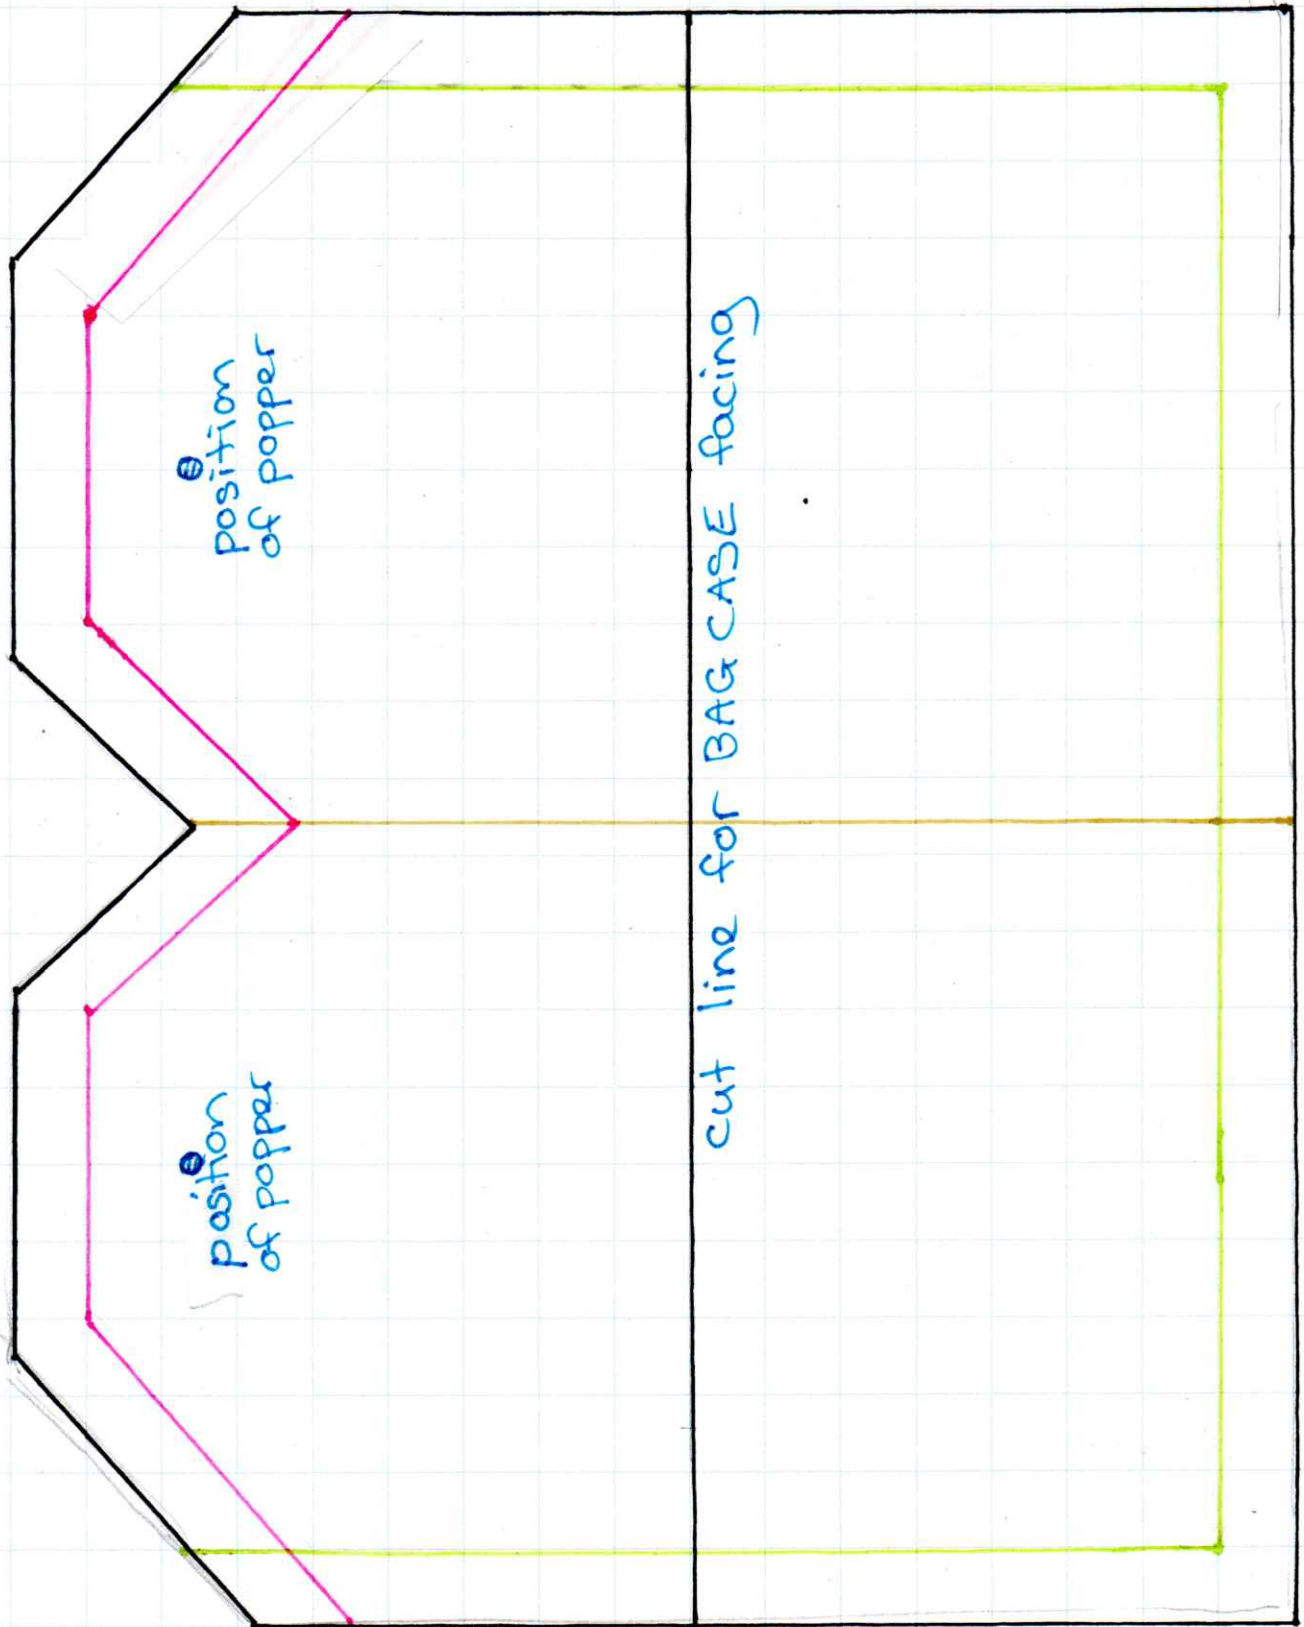

BAG CASE TEMPLATE

cut actual size

BAG TEMPLATE

not to scale

20"

30"

4"

straps

20"

4"

KEY

SCALE