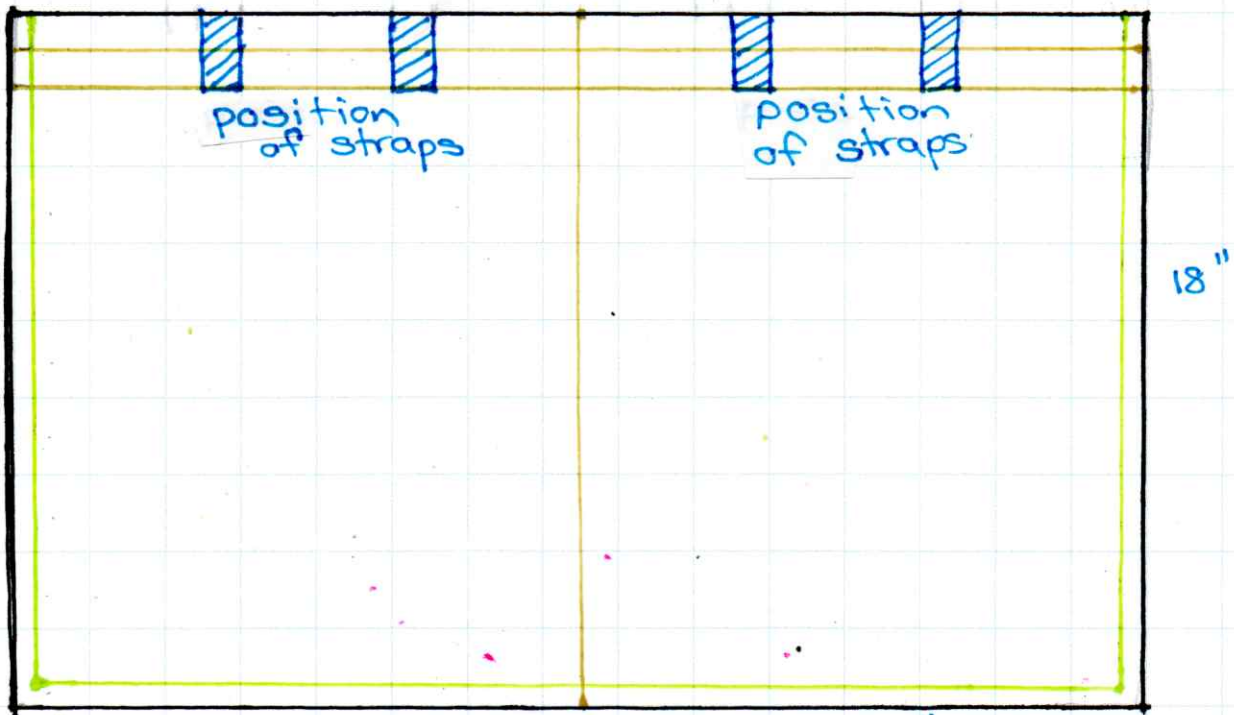

BAG CASE TEMPLATE

cut actual size

BAG TEMPLATE

not to scale

20"

30"

4"

straps

20"

4"

KEY

SCALE